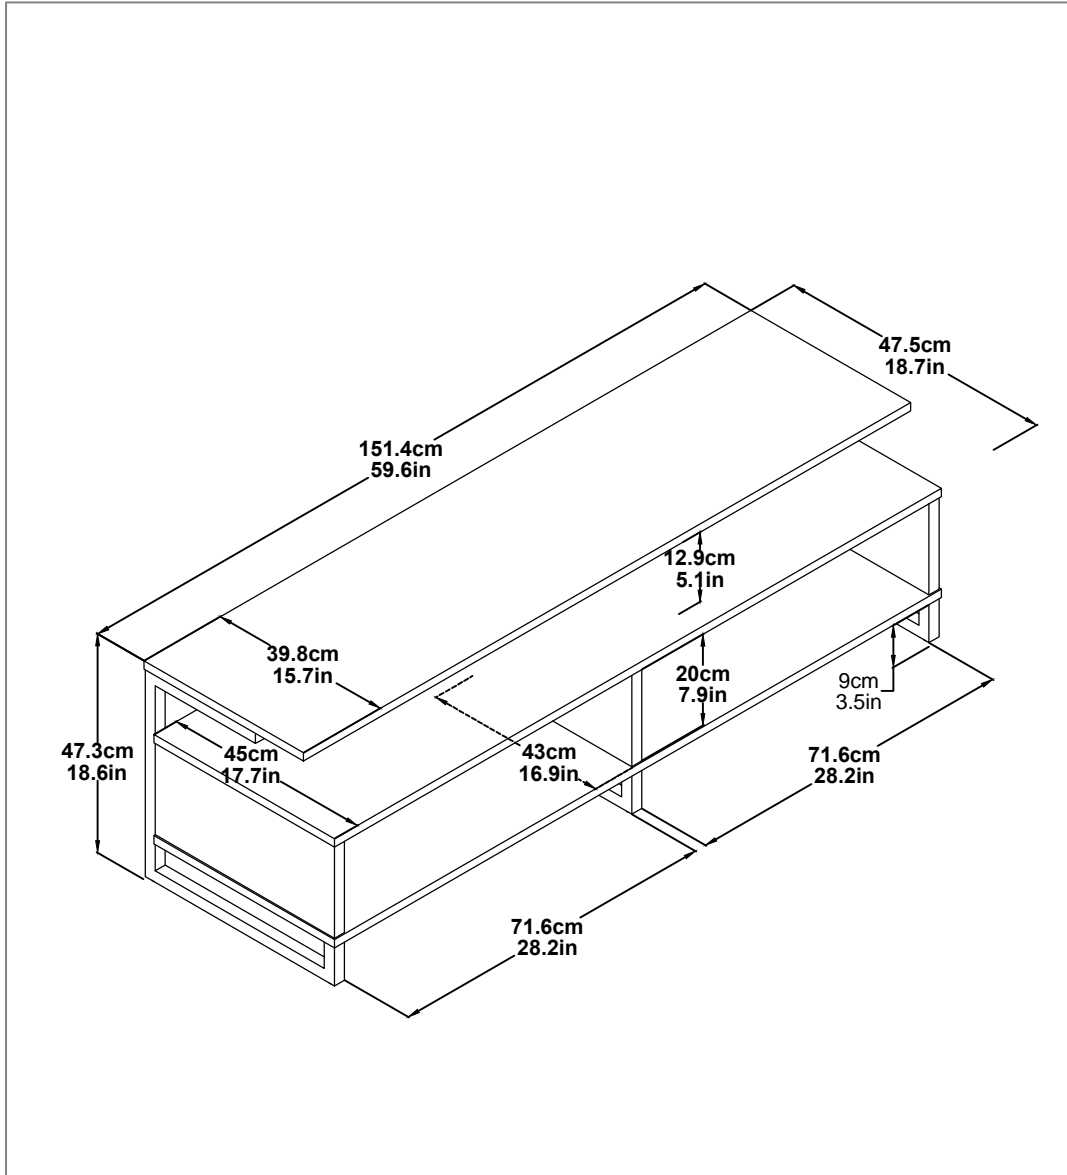

# Whitby TV Stand

1871303COM,1871335COM,1871412COM,1871885COM

Wood Breakdown:  
PB 91% & MDF 0%.  
Total storage: 12.8 cubic feet

Overall Product Size:  
59.6" W x 18.7" D x 18.6" H  
151.4cm W x 47.5cm D x 47.3cm H

Maximum Weight Capacities  
Unit Weight: 78.1lbs. (35.5 kg)