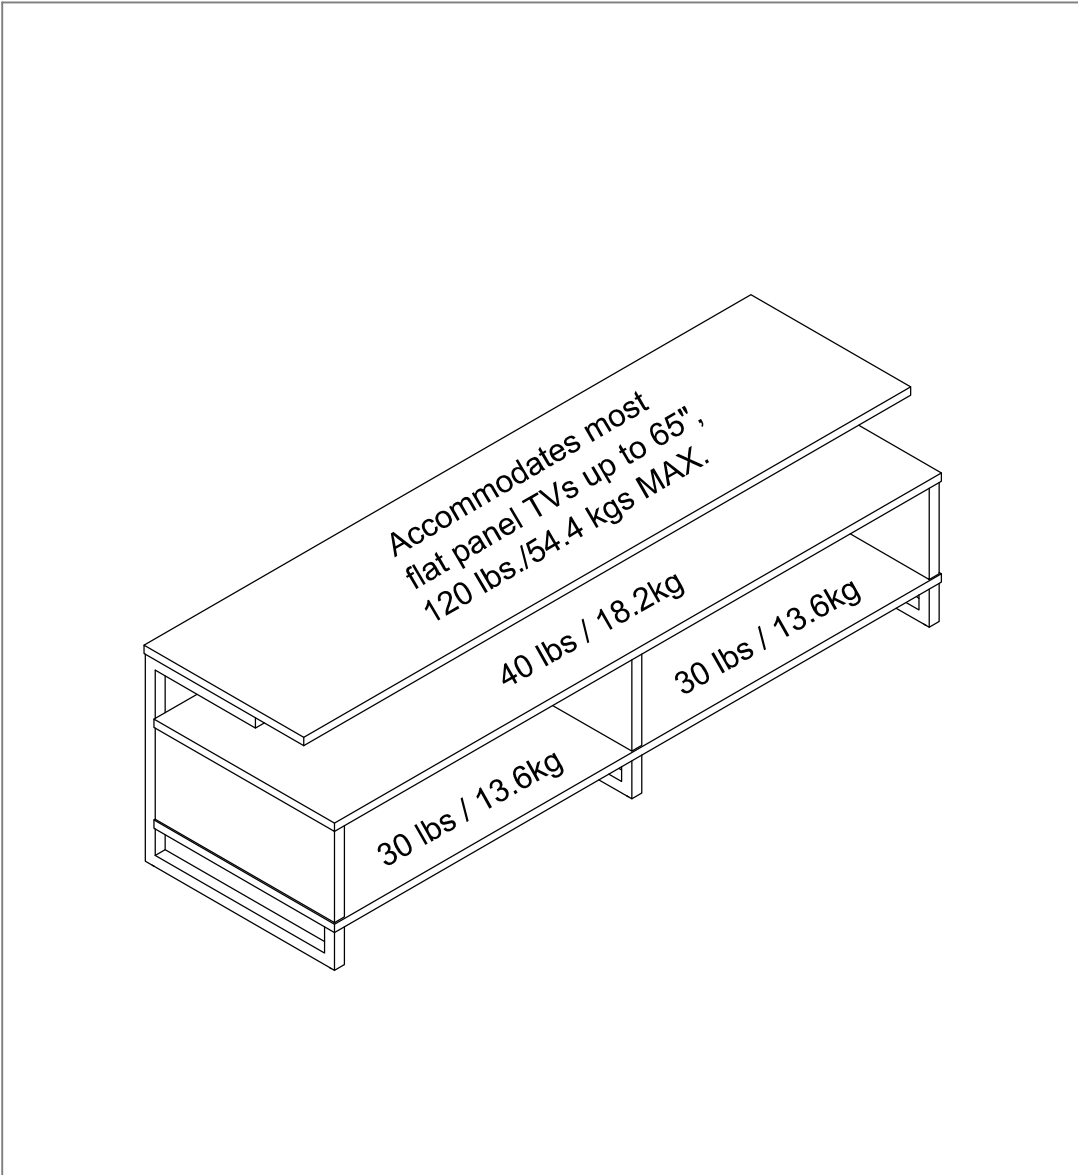

# Whitby TV Stand

1871303COM,1871335COM,1871412COM,1871885COM

Wood Breakdown:  
PB 91% & MDF 0%.  
Total storage: 12.8 cubic feet

Overall Product Size:  
59.6" W x 18.7" D x 18.6" H  
151.4cm W x 47.5cm D x 47.3cm H

Maximum Weight Capacities  
Unit Weight: 78.1lbs. (35.5 kg)